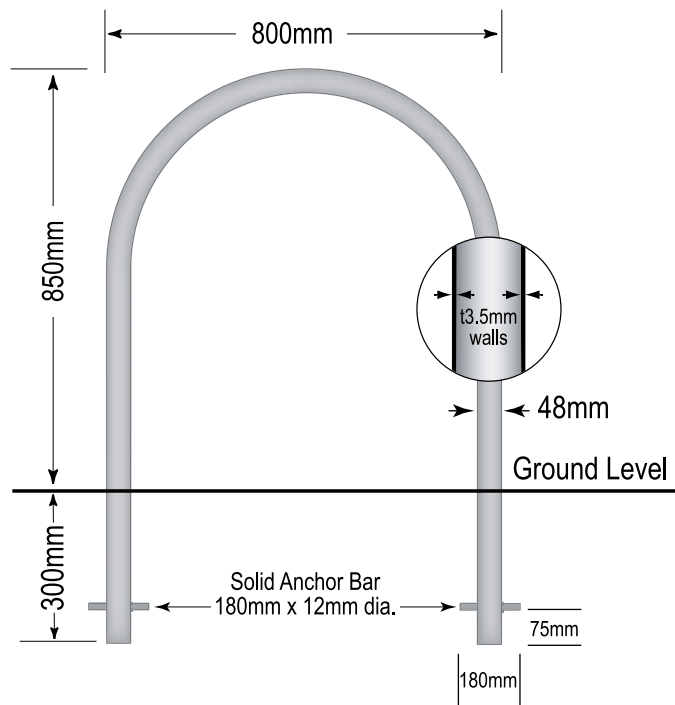

• bicycle parking for public spaces •

Large Hoop Rack Specifications

- Width: 800mm
- Height: 850mm
- Tube Dia.: 48mm
- Finish: Hot-dip galvanised
- Capacity: 2 bikes
- Options: Available in 304 or 316 (for marine environments) grade stainless steel

Model No. BKRHOOP80/I