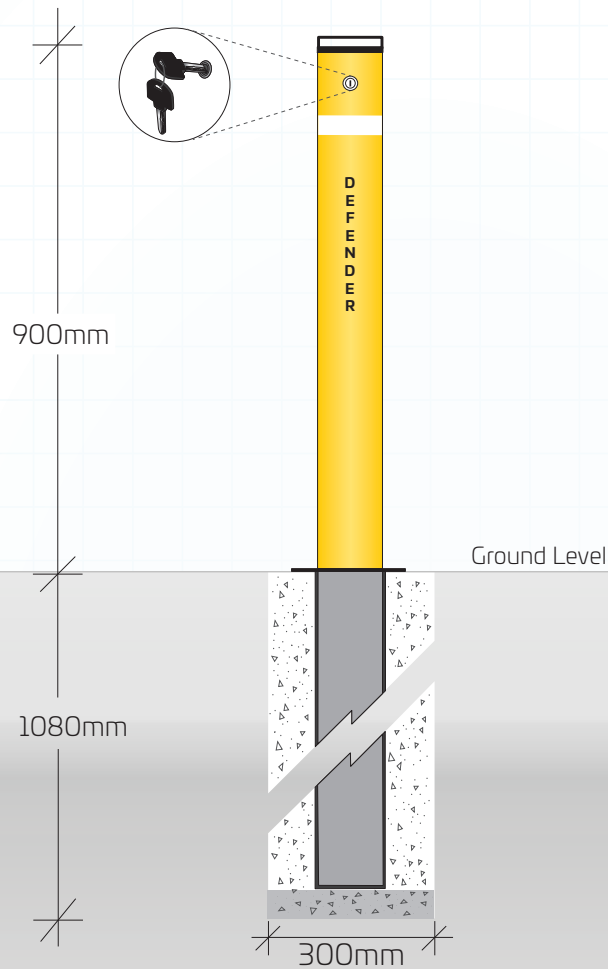

DEFENDER BOLLARD

DB114/RTK

114mmØ Retractable Keyed Bollard

Code	Locking System	Height	Wall Th	Depth In-Ground
DB114/RTK	Key lock	900mm	4mm	1080mm Below ground

- Ideal for controlling vehicle parking access
- Convenient and very secure
- Optional t-bar handle to prevent unauthorised deployment
- Highly visible safety powdercoat yellow as standard
- Other powdercoat colours available on request
- Easy to operate, key lock

1300 76 44 77

www.pws.com.au email: sales@pws.com.au

• Installation service available in Sydney, Melbourne, Brisbane and Perth

DEFENDER BOLLARD

DB114/RTKSS

114mmØ Retractable Stainless Steel Keyed Bollard

Code	Locking System	Height	Wall Th	Depth In-Ground
DB114/RTK	Key lock	900mm	4mm	1080mm Below ground