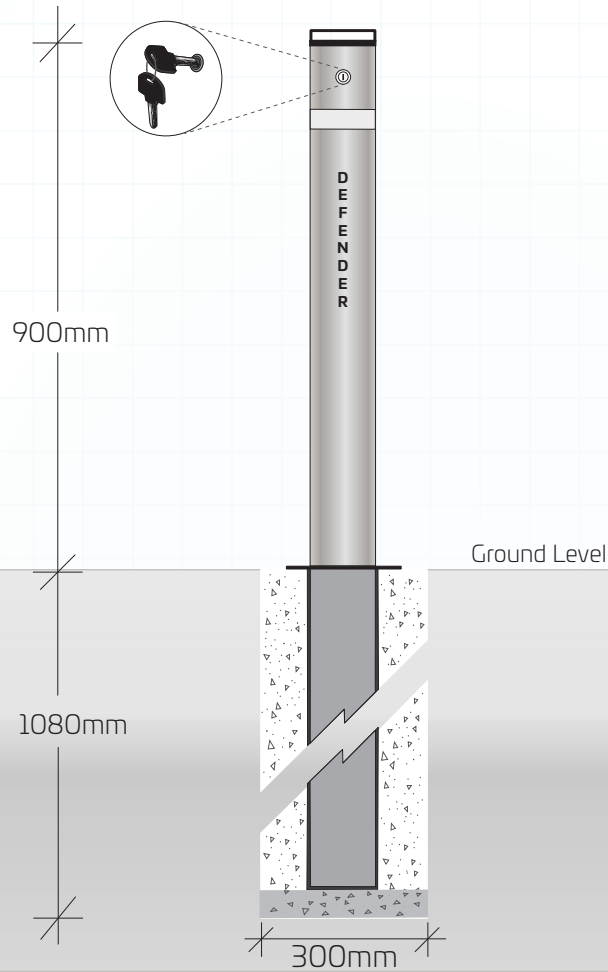

DEFENDER BOLLARD

DB114/RTK

114mmØ Retractable Keyed Bollard

Code	Locking System	Height	Wall Th	Depth In-Ground
DB114/RTK	Key lock	900mm	4mm	1080mm Below ground

- Ideal for controlling vehicle parking access
- Convenient and very secure
- Optional t-bar handle to prevent unauthorised deployment
- Highly visible safety powdercoat yellow as standard
- Other powdercoat colours available on request
- Easy to operate, key lock

1300 76 44 77

www.pws.com.au email: sales@pws.com.au

• Installation service available in Sydney, Melbourne, Brisbane and Perth

DEFENDER BOLLARD

DB114/RTKSS

114mmØ Retractable Stainless Steel Keyed Bollard

Code	Locking System	Height	Wall Th	Depth In-Ground
DB114/RTK	Key lock	900mm	4mm	1080mm Below ground